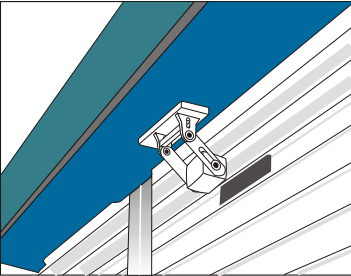

Installation

Ceiling or surface mount

1. Upper