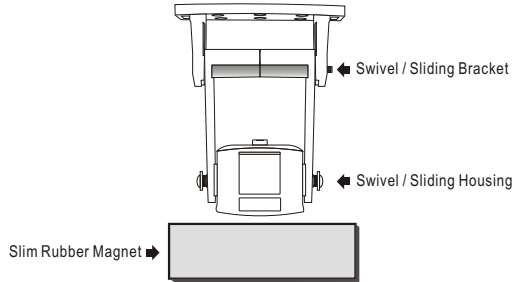

## Roller Up Magnetic Shutter Sensor (Contacts)

### Features

- Contact rating : 0.2 A / 30VDC
- Sensing range : 60 mm
- Sliding / Swivel housing & brackets
  - Upper bracket : 270°
  - Bottom housing : 360°
- Contact Capacity : 5W
- Length of lead wire : 20 cm
- Material : ABS
- Color : Grey (white, black, brown colors Available)